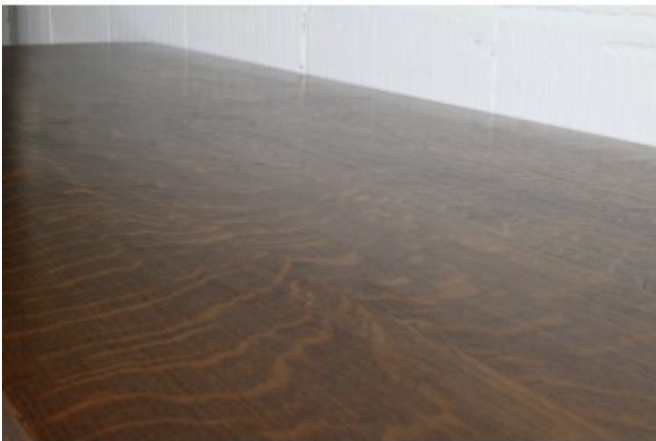

## 17th Century Oak Refectory Table

---

## DESCRIPTION

This is a lovely quality table and in my opinion was made around 1900. It's all solid oak with very fine carving to the legs. A sort of 'cup and cover' leg, typical of the 17th century refectory tables. It

has a lovely quarter saw oak top and is in its original condition.

**SOLD IN EXISTING CONDITION**

Product Code: TAB 9032 / 138 / uss

**Dimensions:**

Width: 1820mm

Depth: 750mm

Height: 790mm

**PRICE:**